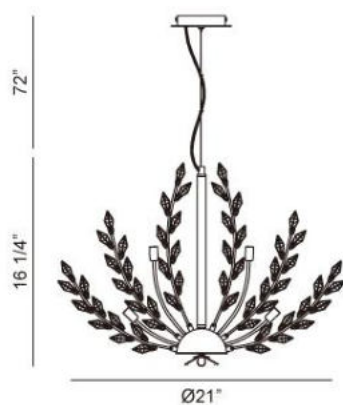

FILIGREE , 3-LIGHT PENDANT

Product Specifications

Collection:	Illuminations
Item No.:	20320-010
Height:	16.25"
Chain / Cord Length:	72"
Diameter:	21"
Est. Shipping Weight:	12.06 lbs
No. of Bulbs:	3 Inc.
Bulb Wattage:	40 watts
Bulb Type:	G9 
Bulb Base:	G9
Bulb Voltage:	120 volts

Options Available

ITEM CODE	FINISH	SHADE
20320-010	chrome	clear crystal

Colour / Shades Available

FINISH	SHADE
chrome <input type="radio"/>	clear crystal <input type="radio"/>

Endless blossomed branches of faceted hand cut crystal sculpted together on delicate polished chrome seamless frame all influenced by the simplicity of natures beauty.