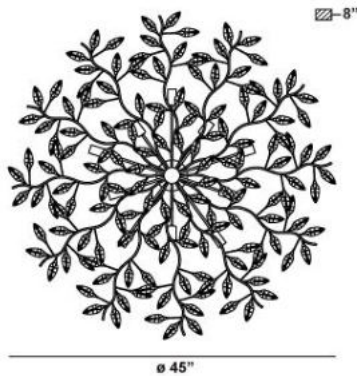

Boughs of leaflet crystals spiral exquisitely from a central pin. The soft scattering of light provides a tactile yet cerebral ambiance that invites the soothing and tranquil patterns of nature indoors.

FELINA , 24-LIGHT FLUSHMOUNT

Product Specifications

Collection:	Illuminations
Item No.:	19384-016
Height:	9"
Extension:	9"
Diameter:	45"
Est. Shipping Weight:	24.29 lbs
No. of Bulbs:	24
Bulb Wattage:	40 watts
Bulb Type:	B10 
Bulb Base:	E12
Bulb Voltage:	120 volts