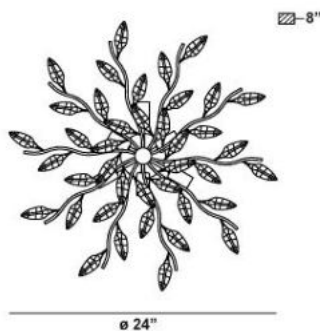

Project Information

Job Name: _____ Date: _____ Type: _____
Comments: _____