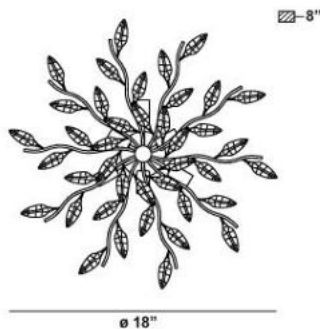

FELINA , 4-LIGHT FLUSHMOUNT

Product Specifications

Collection: Illuminations
 Item No.: 19382-012
 Height: 8"
 Extension: 8"
 Diameter: 18"
 Est. Shipping Weight: 6.42 lbs
 No. of Bulbs: 4
 Bulb Wattage: 40 watts
 Bulb Type: B10 
 Bulb Base: E12
 Bulb Voltage: 120 volts

Options Available

ITEM CODE	FINISH	SHADE
19382-012	chrome	clear crystal

Colour / Shades Available

FINISH	SHADE
chrome <input type="radio"/>	clear crystal <input type="radio"/>

Boughs of leaflet crystals spiral exquisitely from a central pin. The soft scattering of light provides a tactile yet cerebral ambiance that invites the soothing and tranquil patterns of nature indoors.