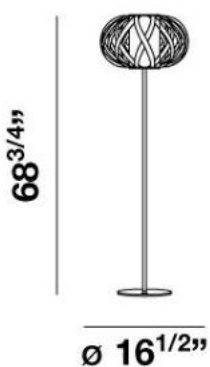

Project Information

Job Name: _____ Date: _____ Type: _____
Comments: _____