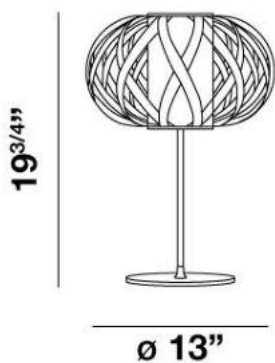

Project Information

Job Name: _____ Date: _____ Type: _____
Comments: _____