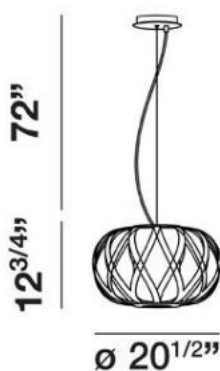

EQUATE , 1-LIGHT LARGE CONVERTIBLE PENDANT

Product Specifications

Collection:	Illuminations
Item No.:	19437-019
Height:	12.75"
Chain / Cord Length:	72"
Diameter:	20.5"
Est. Shipping Weight:	17.64 lbs
No. of Bulbs:	1
Bulb Wattage:	60 watts
Bulb Type:	A19 
Bulb Base:	E26
Bulb Voltage:	120 volts

Options Available

ITEM CODE	FINISH	SHADE
19437-019	chrome	white

Colour / Shades Available

FINISH	SHADE
chrome 	white 

Soft emanations from a soothing central opaque shade are artistically contrasted with bands of silver that wrap chaotically around this illumination. The framework has been skillfully designed to appear haphazard while betraying a chic creative architecture, and the high gloss of the chrome allows the refractive light to scatter uniquely. 2 in 1 Convertible- pendant to flushmount.