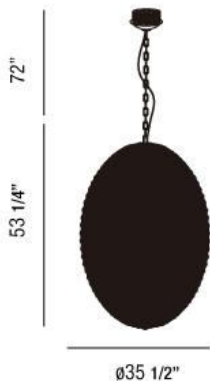

Project Information

Job Name: _____ Date: _____ Type: _____
Comments: _____