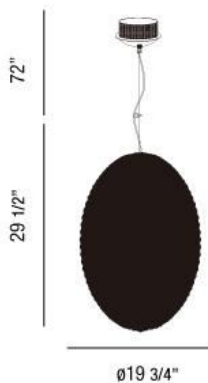

Project Information

Job Name: _____ Date: _____ Type: _____
Comments: _____