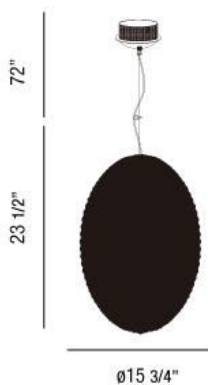

Project Information

Job Name: _____ Date: _____ Type: _____
Comments: _____