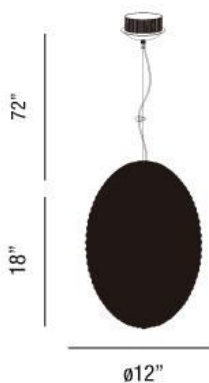

Project Information

Job Name: _____ Date: _____ Type: _____
Comments: _____