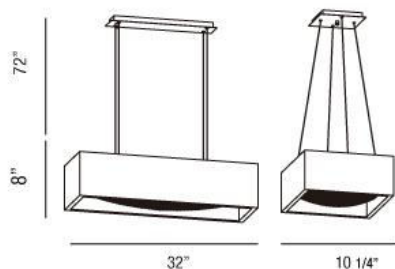

Project Information

Job Name: _____ Date: _____ Type: _____
Comments: _____