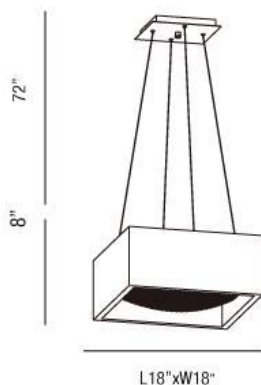

Project Information

Job Name: _____ Date: _____ Type: _____
Comments: _____