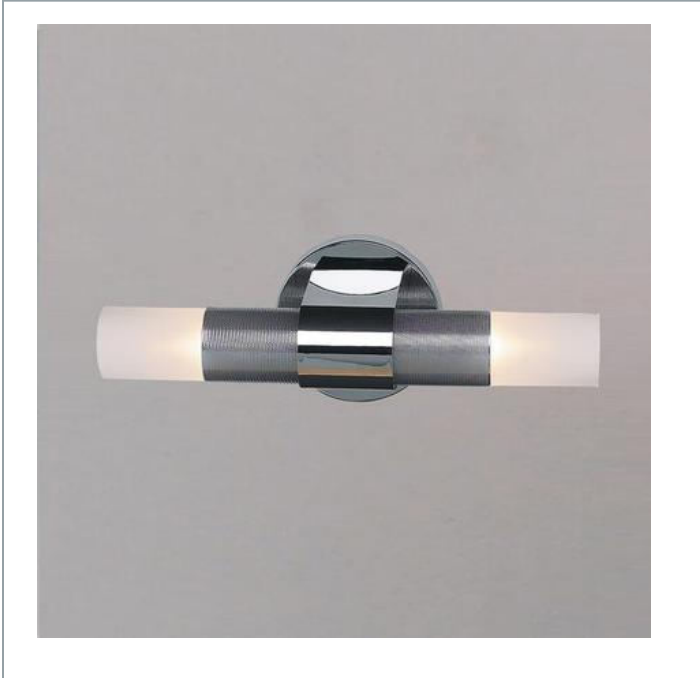

✉ 33 West Beaver Creek Road Richmond Hill
Ontario Canada L4B 1L8

☎ 800.660.5391

☎ 800.660.5390

✉ info@eurofase.com

🌐 www.eurofase.com

DONNA , 2-LIGHT WALL SCONCE

Product Specifications

Item No.:	BR-2DON-05
Height:	5.25"
Extension:	5.25"
Length:	14.75"
Est. Shipping Weight:	2.74 lbs
No. of Bulbs:	2
Bulb Wattage:	60 watts
Bulb Type:	T10 
Bulb Base:	E26
Bulb Voltage:	120 volts

Options Available

ITEM CODE	FINISH	SHADE
BR-2DON-05	chrome	frosted white

Colour / Shades Available

FINISH	SHADE
chrome	 frosted white

Both fashion and function are maintained in this two light bath bar. The precisely stylish chrome lines make it a must in any ultramodern setting.