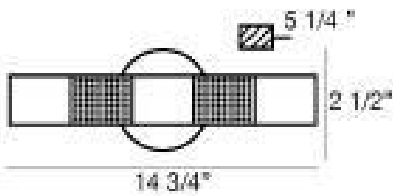

✉ 33 West Beaver Creek Road Richmond Hill
Ontario Canada L4B 1L8

☎ 800.660.5391

☎ 800.660.5390

✉ info@eurofase.com

🌐 www.eurofase.com

DONNA , 2-LIGHT WALL SCONCE

Product Specifications

Item No.:	BR-2DON-05
Height:	5.25"
Extension:	5.25"
Length:	14.75"
Est. Shipping Weight:	2.74 lbs
No. of Bulbs:	2
Bulb Wattage:	60 watts
Bulb Type:	T10 
Bulb Base:	E26
Bulb Voltage:	120 volts

Options Available

ITEM CODE	FINISH	SHADE
BR-2DON-05	chrome	frosted white

Colour / Shades Available

FINISH	SHADE
chrome	 frosted white

Both fashion and function are maintained in this two light bath bar. The precisely stylish chrome lines make it a must in any ultramodern setting.