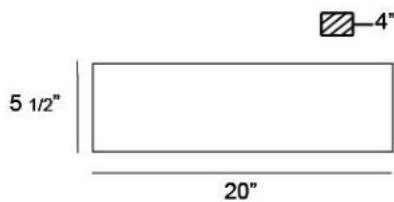

Project Information

Job Name: _____ Date: _____ Type: _____
Comments: _____