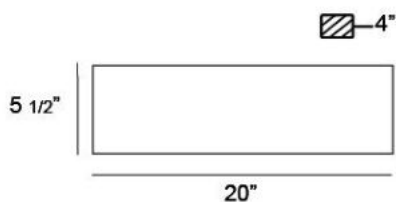

Concentric curved panels form a drum shade - pieces are spaced giving the illusion that they are floating in alignment.

DERVISH , 2-LIGHT LARGE WALL SCONCE

Product Specifications

Collection:	Illuminations
Item No.:	20374-037
Height:	5.5"
Extension:	4"
Width:	20"
Est. Shipping Weight:	9.13 lbs
No. of Bulbs:	2
Bulb Wattage:	60 watts
Bulb Type:	B10 
Bulb Base:	E12
Bulb Voltage:	120 volts