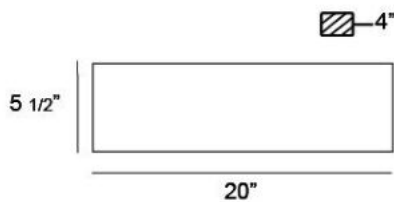

DERVISH , 2-LIGHT LARGE WALL SCONCE

Product Specifications

Collection:	Illuminations
Item No.:	20374-020
Height:	5.5"
Extension:	4"
Width:	20"
Est. Shipping Weight:	9.13 lbs
No. of Bulbs:	2
Bulb Wattage:	60 watts
Bulb Type:	B10
Bulb Base:	E12
Bulb Voltage:	120 volts

Options Available

ITEM CODE	FINISH	SHADE
20374-037	satin nickel	frosted white glass
20374-044	chrome	frosted white glass
20374-013	mahogany	frosted white glass
20374-020	artstone	frosted white glass

Colour / Shades Available

FINISH	SHADE
satin nickel	frosted white glass
chrome	frosted white glass
mahogany	frosted white glass
artstone	frosted white glass

Project Information

Job Name: _____ Date: _____ Type: _____
Comments: _____