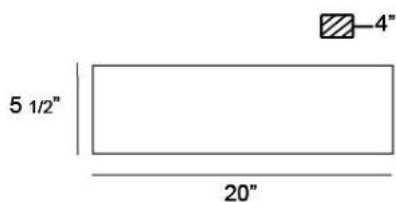

Concentric curved panels form a drum shade - pieces are spaced giving the illusion that they are floating in alignment.

DERVISH , 2-LIGHT LARGE WALL SCONCE

Product Specifications

Collection:	Illuminations
Item No.:	20374-013
Height:	5.5"
Extension:	4"
Width:	20"
Est. Shipping Weight:	9.13 lbs
No. of Bulbs:	2
Bulb Wattage:	60 watts
Bulb Type:	B10 
Bulb Base:	E12
Bulb Voltage:	120 volts