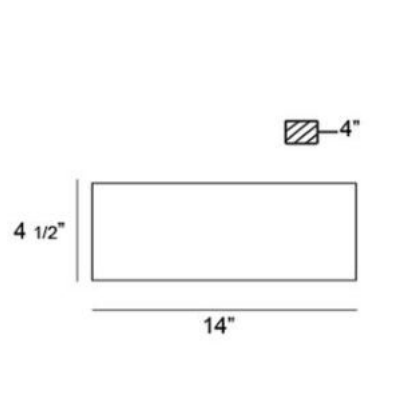

Concentric curved panels form a drum shade - pieces are spaced giving the illusion that they are floating in alignment.

### Product Specifications

Collection:	Illuminations
Item No.:	20373-047
Height:	4.5"
Extension:	4"
Width:	14"
Est. Shipping Weight:	6.11 lbs
No. of Bulbs:	1
Bulb Wattage:	60 watts
Bulb Type:	B10 
Bulb Base:	E12
Bulb Voltage:	120 volts