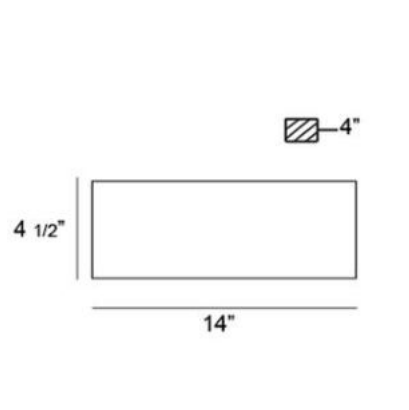

Project Information

Job Name: _____ Date: _____ Type: _____
Comments: _____