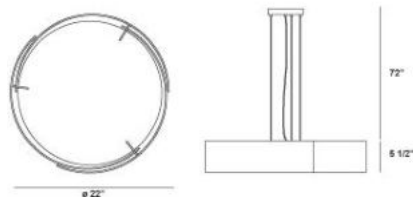

Project Information

Job Name: _____ Date: _____ Type: _____
Comments: _____