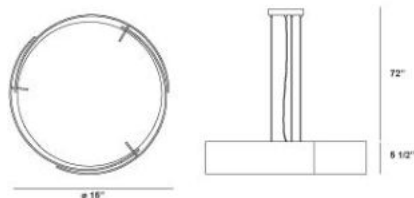

Project Information

Job Name: _____ Date: _____ Type: _____
Comments: _____