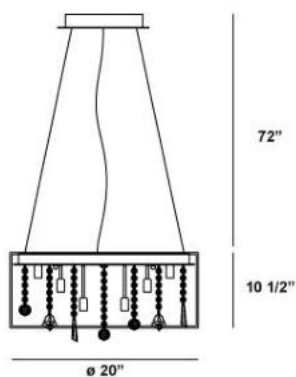

DEMOYA , 12-LIGHT CONVERTIBLE PENDANT

Product Specifications

Collection:	Illuminations
Item No.:	19372-013
Height:	10.5"
Chain / Cord Length:	72"
Diameter:	20"
Est. Shipping Weight:	28.16 lbs
No. of Bulbs:	12 Inc.
Bulb Wattage:	40 watts
Bulb Type:	G9 
Bulb Base:	G9
Bulb Voltage:	120 volts

Options Available

ITEM CODE	FINISH	SHADE
19372-013	chrome	white

Colour / Shades Available

FINISH	SHADE
chrome 	white 

A pearly white pleated shade encircles a theatrical display of crystal droplets and beads. The chaotic ordering of the crystal showers the room with an stunning orchestration of brilliant and piercing illumination, making the Demoya family is a definitive example of contemporary chic. 2 in 1 Convertible-pendant to flushmount.