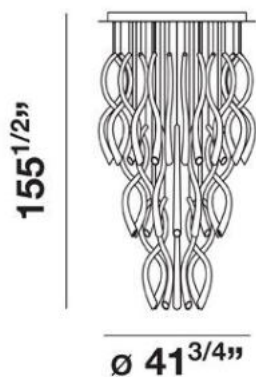

DELERIUM , 9-LIGHT PENDANT

Product Specifications

Collection:	Illuminations
Item No.:	19480-015
Height:	156"
Length:	0.1"
Diameter:	41.75"
Est. Shipping Weight:	176.22 lbs
No. of Bulbs:	9
Bulb Wattage:	50 watts
Bulb Type:	AR111 
Bulb Base:	G53
Bulb Voltage:	12 volts

Options Available

ITEM CODE	FINISH	SHADE
19480-015	chrome	clear/red option(op)

Colour / Shades Available

FINISH	SHADE
chrome	clear/red option(op)

Chaotic strands of glass hang daringly from a reflective silver base. The intricate and random pattern is accentuated by optional crimson bands. The lighting from above is playfully entangled through the glass, scattering the light in an reckless yet artistically clever manner. Delerium is a unique piece designed for those with truly individual tastes.