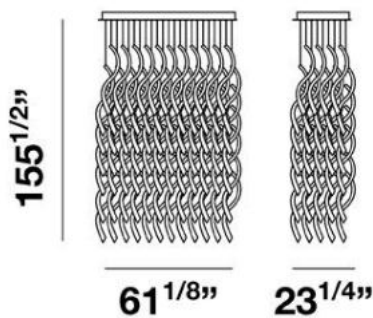

Project Information

Job Name: _____ Date: _____ Type: _____
Comments: _____