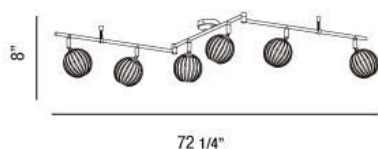

Project Information

Job Name: _____ Date: _____ Type: _____
Comments: _____