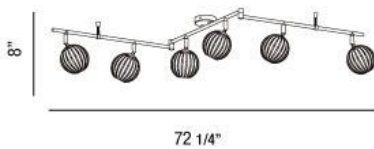

Project Information

Job Name: _____ Date: _____ Type: _____

Comments: _____