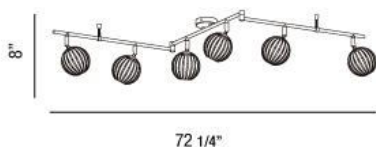

Project Information

Job Name: _____ Date: _____ Type: _____
Comments: _____