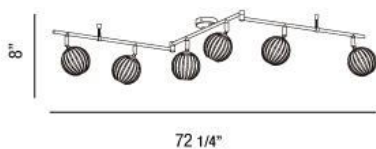

Project Information

Job Name: _____ Date: _____ Type: _____
Comments: _____