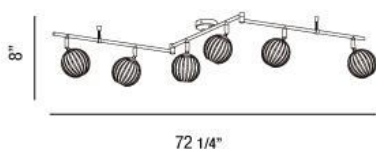

Project Information

Job Name: _____ Date: _____ Type: _____
Comments: _____