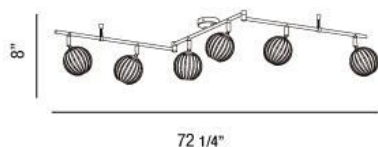

Project Information

Job Name: _____ Date: _____ Type: _____
Comments: _____