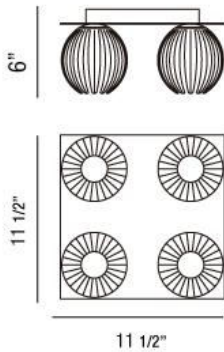

Project Information

Job Name: _____ Date: _____ Type: _____

Comments: _____