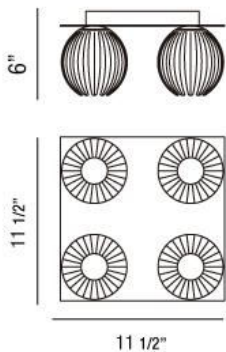

Project Information

Job Name: _____ Date: _____ Type: _____
Comments: _____