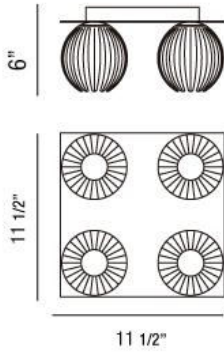

Project Information

Job Name: _____ Date: _____ Type: _____

Comments: _____