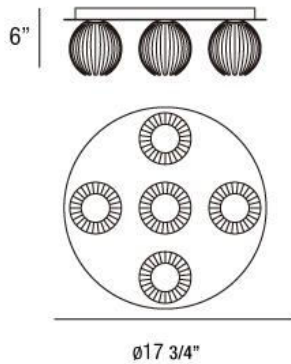

Project Information

Job Name: _____ Date: _____ Type: _____
Comments: _____