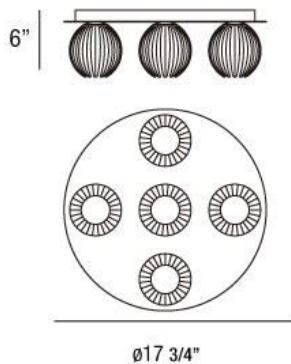

Project Information

Job Name: _____ Date: _____ Type: _____
Comments: _____