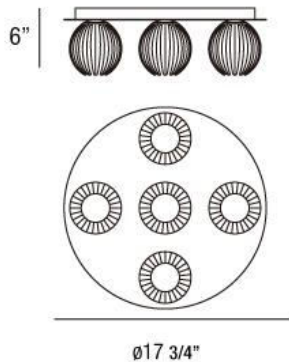

Project Information

Job Name: _____ Date: _____ Type: _____

Comments: _____