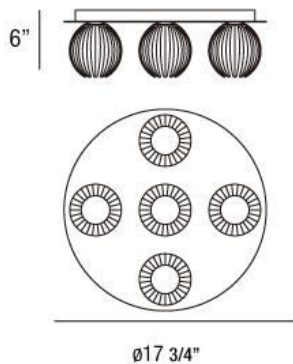

Project Information

Job Name: _____ Date: _____ Type: _____
Comments: _____