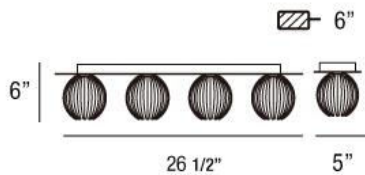

Project Information

Job Name: _____ Date: _____ Type: _____

Comments: _____