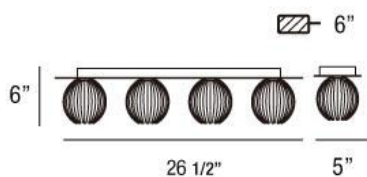

Project Information

Job Name: _____ Date: _____ Type: _____
Comments: _____