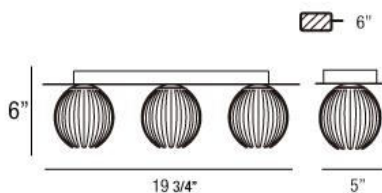

Project Information

Job Name: _____ Date: _____ Type: _____

Comments: _____