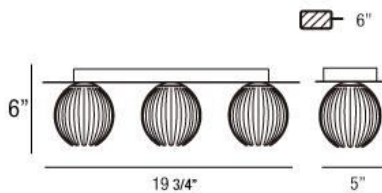

Project Information

Job Name: _____ Date: _____ Type: _____

Comments: _____