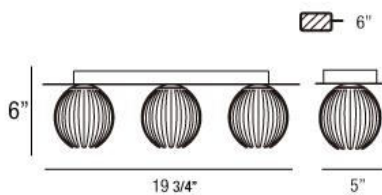

Project Information

Job Name: _____ Date: _____ Type: _____

Comments: _____