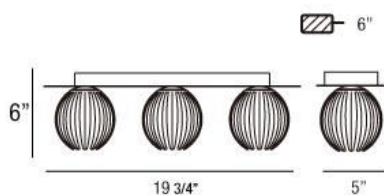

Project Information

Job Name: _____ Date: _____ Type: _____
Comments: _____