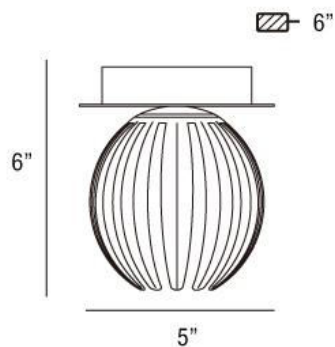

Project Information

Job Name: _____ Date: _____ Type: _____
Comments: _____