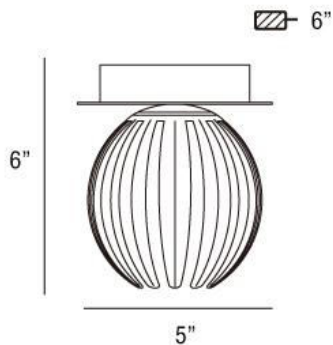

Project Information

Job Name: _____ Date: _____ Type: _____
Comments: _____