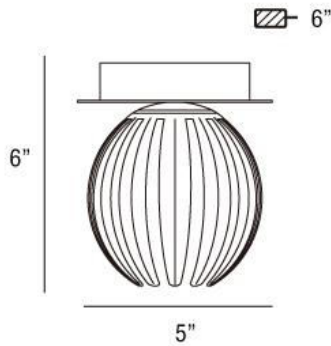

Project Information

Job Name: _____ Date: _____ Type: _____

Comments: _____