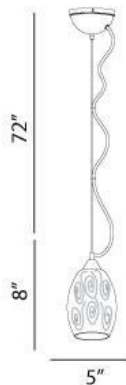

Project Information

Job Name: _____ Date: _____ Type: _____
Comments: _____