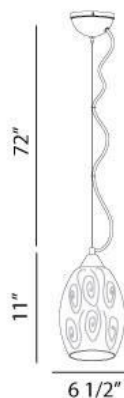

AYALAH , 1-LIGHT LARGE PENDANT

Product Specifications

Collection:	Illuminations
Item No.:	17428-019
Height:	11"
Chain / Cord Length:	72"
Diameter:	6.5"
Est. Shipping Weight:	2.84 lbs
No. of Bulbs:	1
Bulb Wattage:	60 watts
Bulb Type:	A19 
Bulb Base:	E26
Bulb Voltage:	120 volts

Options Available

ITEM CODE	FINISH	SHADE
17428-019	chrome	pearl

Colour / Shades Available

FINISH	SHADE
chrome	 pearl

Project Information

Job Name: _____ Date: _____ Type: _____
 Comments: _____