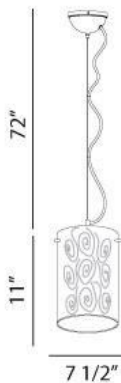

AYAKO , 1-LIGHT LARGE PENDANT

Product Specifications

Collection:	Illuminations
Item No.:	17424-011
Height:	11"
Chain / Cord Length:	72"
Diameter:	7.5"
Est. Shipping Weight:	2.84 lbs
No. of Bulbs:	1
Bulb Wattage:	60 watts
Bulb Type:	A19 
Bulb Base:	E26
Bulb Voltage:	120 volts

Options Available

ITEM CODE	FINISH	SHADE
17424-011	chrome	pearl

Colour / Shades Available

FINISH	SHADE
chrome	pearl

Project Information

Job Name: _____ Date: _____ Type: _____
 Comments: _____